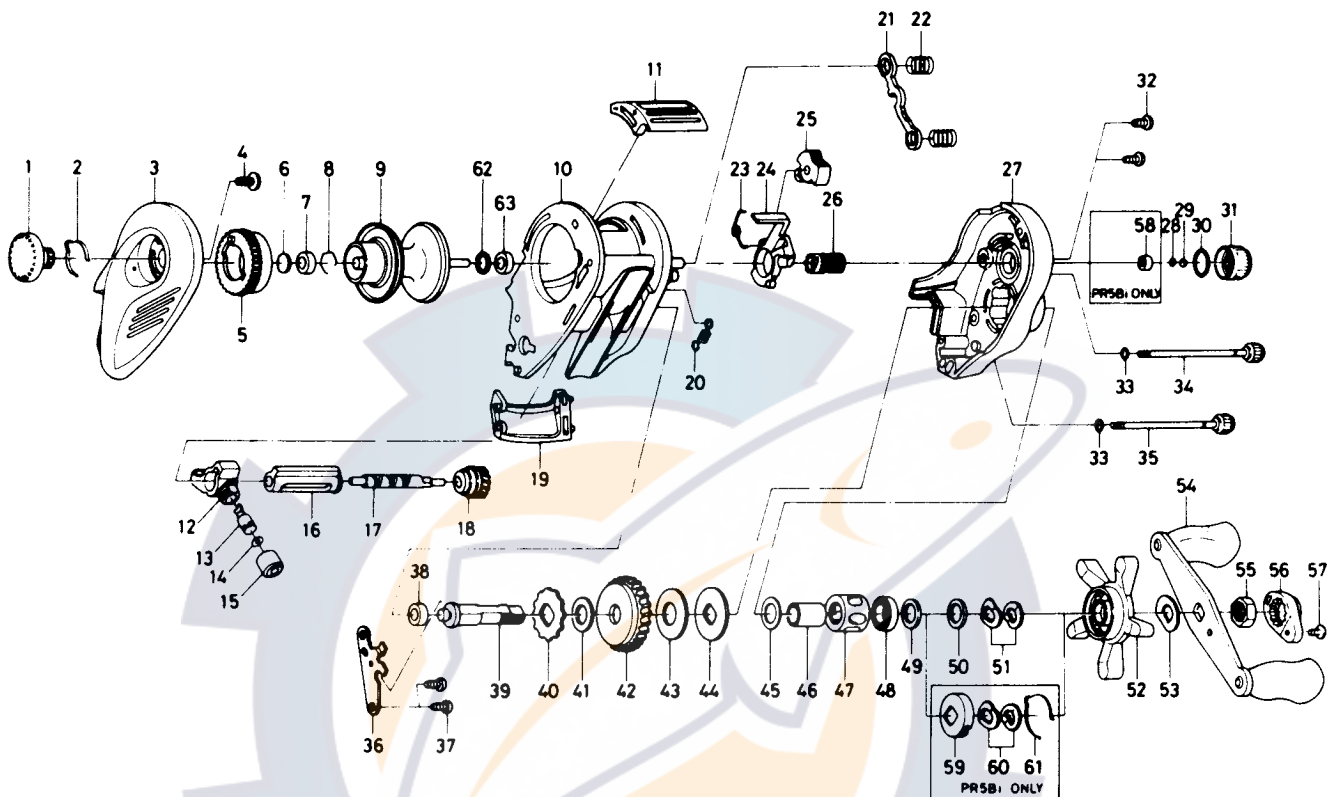

# BAITCASTING REEL — PR1-5Bi/PR1-2Bi

**Key**

No.	Parts No.	Parts Name
57	351-1803	Handle nut plate screw
62	F12-0701	Bearing retainer B
63	B35-8601	Ball bearing B

**PR1-5Bi Special Parts**

1	F16-6601	Brake adjusting knob
3	F16-6401	Left side plate
7	B35-8601	Ball bearing C
19	F16-4901	Line guard
27	F16-6101	Right side plate
38	B35-8601	Ball bearing D
54	F16-8301	Handle assembly
58	E24-8501	Ball bearing E
59	F02-8201	Click leaf spring holder
60	150-8901	Drag spring washer
61	F03-2401	Click leaf spring